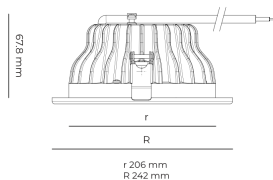

LED 220-240 V IP20
 50-60 Hz IP44

CCT
3000 k

CRI
80+

Product technical data

Mains voltage	220 - 240V AC, 50/60Hz
Connection method	Plug-in terminal
Dimming type	Non-dimmable
IP rating	44/20
Protection class	II
Ambient temperature	0 to +30 °C
Light source	LED
Colour temperature	3000k
Color rendering index	80
Rated luminous flux	2,865 lm
Connected load	26.20 W
Luminous efficacy	109.4 lm/W

Optical system	Reflector
Optical part material	Hardened glass
Housing material	Die-cast aluminium
Surface finish	Powder coated
Height	75.00 cm
Diameter	242.00 cm
Weight	1.00 kg
Service lifetime (L80 B10)	50 000 h
Warranty	5 years

Dimensions

Light distribution