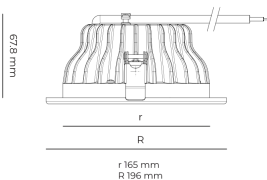

LED 220-240 V IP20
 50-60 Hz IP44

CCT
3000 k

CRI
80+

Product technical data

Mains voltage	220 - 240V AC, 50/60Hz
Connection method	Plug-in terminal
Dimming type	Non-dimmable
IP rating	44/20
Protection class	II
Ambient temperature	0 to +30 °C
Light source	LED
Colour temperature	3000k
Color rendering index	80
Rated luminous flux	2,865 lm
Connected load	26.20 W
Luminous efficacy	109.4 lm/W

Optical system	Reflector
Optical part material	Hardened glass
Housing material	Die-cast aluminium
Surface finish	Powder coated
Height	75.00 cm
Diameter	196.00 cm
Weight	0.80 kg
Service lifetime (L80 B10)	50 000 h
Warranty	5 years

Dimensions

Light distribution