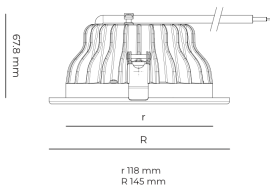

LED 220-240 V IP20
 50-60 Hz IP44

CCT
3000 k

CRI
80+

Product technical data

Mains voltage	220 - 240V AC, 50/60Hz
Connection method	Plug-in terminal
Dimming type	Non-dimmable
IP rating	44/20
Protection class	II
Ambient temperature	0 to +30 °C
Light source	LED
Colour temperature	3000k
Color rendering index	80
Rated luminous flux	2,865 lm
Connected load	26.20 W
Luminous efficacy	109.4 lm/W

Optical system	Reflector
Optical part material	Hardened glass
Housing material	Die-cast aluminium
Surface finish	Powder coated
Height	75.00 cm
Diameter	145.00 cm
Weight	0.60 kg
Service lifetime (L80 B10)	50 000 h
Warranty	5 years

Dimensions

Light distribution