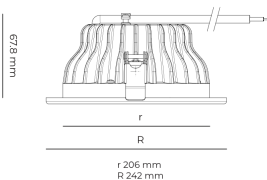

LED 220-240 V IP20
 50-60 Hz IP44

CCT
3000 k

CRI
80+

Product technical data

Mains voltage	220 - 240V AC, 50/60Hz
Connection method	Plug-in terminal
Dimming type	Non-dimmable
IP rating	44/20
Protection class	II
Ambient temperature	0 to +30 °C
Light source	LED
Colour temperature	3000k
Color rendering index	80
Rated luminous flux	2,865 lm
Connected load	26.20 W
Luminous efficacy	109.4 lm/W

Optical system	Reflector
Optical part material	Hardened glass
Housing material	Die-cast aluminium
Surface finish	Powder coated
Height	75.00 cm
Diameter	242.00 cm
Weight	1.00 kg
Service lifetime (L80 B10)	50 000 h
Warranty	5 years

Dimensions

Light distribution