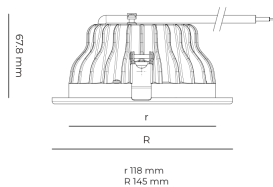

Technical datasheet

PRIME-4-L-830-1-C-BL

Product description

Prime is a recessed LED downlight with aluminum reflector and LED source with 50,000 hours lifetime. Available in 3 sizes and 3 power options, color temperatures 3000K/4000K with CRI 80+. Three light distribution types (Clear, Diffuse, Partly diffuse) with separate LED driver and DALI control option available. Ideal for offices, commercial spaces and residential buildings. 5-year warranty.

LED 220-240 V IP20   CCT CRI
 50-60 Hz IP44 3000 k 80+

Product technical data

Mains voltage	220 - 240V AC, 50/60Hz
Connection method	Plug-in terminal
Dimming type	Non-dimmable
IP rating	44/20
Protection class	II
Ambient temperature	0 to +30 °C
Light source	LED
Colour temperature	3000k
Color rendering index	80
Rated luminous flux	2,865 lm
Connected load	26.20 W
Luminous efficacy	109.4 lm/W

Optical system	Reflector
Optical part material	Hardened glass
Housing material	Die-cast aluminium
Surface finish	Powder coated
Height	75.00 cm
Diameter	145.00 cm
Weight	0.60 kg
Service lifetime (L80 B10)	50 000 h
Warranty	5 years

Dimensions

Light distribution