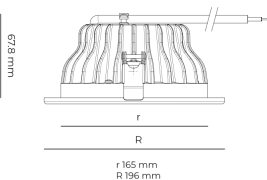

LED 220-240 V IP20
 50-60 Hz IP44

CCT
4000 k

CRI
80+

Product technical data

Mains voltage	220 - 240V AC, 50/60Hz
Connection method	Plug-in terminal
Dimming type	DALI
IP rating	44/20
Protection class	II
Ambient temperature	0 to +30 °C
Light source	LED
Colour temperature	4000k
Color rendering index	80
Rated luminous flux	2,185 lm
Connected load	18.30 W
Luminous efficacy	119.4 lm/W

Optical system	Reflector
Optical part material	Hardened glass
Housing material	Die-cast aluminium
Surface finish	Powder coated
Height	75.00 cm
Diameter	196.00 cm
Weight	0.80 kg
Service lifetime (L80 B10)	50 000 h
Warranty	5 years

Dimensions

Light distribution