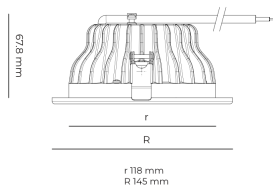

LED 220-240 V IP20
 50-60 Hz IP44

CCT
4000 k

CRI
80+

Product technical data

Mains voltage	220 - 240V AC, 50/60Hz
Connection method	Plug-in terminal
Dimming type	DALI
IP rating	44/20
Protection class	II
Ambient temperature	0 to +30 °C
Light source	LED
Colour temperature	4000k
Color rendering index	80
Rated luminous flux	2,185 lm
Connected load	18.30 W
Luminous efficacy	119.4 lm/W

Optical system	Reflector
Optical part material	Hardened glass
Housing material	Die-cast aluminium
Surface finish	Powder coated
Height	75.00 cm
Diameter	145.00 cm
Weight	0.60 kg
Service lifetime (L80 B10)	50 000 h
Warranty	5 years

Dimensions

Light distribution