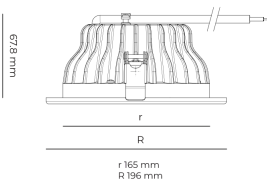

Technical datasheet

PRIME-6-M-840-2-C-WH

Product description

Prime is a recessed LED downlight with aluminum reflector and LED source with 50,000 hours lifetime. Available in 3 sizes and 3 power options, color temperatures 3000K/4000K with CRI 80+. Three light distribution types (Clear, Diffuse, Partly diffuse) with separate LED driver and DALI control option available. Ideal for offices, commercial spaces and residential buildings. 5-year warranty.

LED 220-240 V IP20   CCT CRI
 50-60 Hz IP44 4000 k 80+

Product technical data

Mains voltage	220 - 240V AC, 50/60Hz
Connection method	Plug-in terminal
Dimming type	DALI
IP rating	44/20
Protection class	II
Ambient temperature	0 to +30 °C
Light source	LED
Colour temperature	4000k
Color rendering index	80
Rated luminous flux	2,185 lm
Connected load	18.30 W
Luminous efficacy	119.4 lm/W

Optical system	Reflector
Optical part material	Hardened glass
Housing material	Die-cast aluminium
Surface finish	Powder coated
Height	75.00 cm
Diameter	196.00 cm
Weight	0.80 kg
Service lifetime (L80 B10)	50 000 h
Warranty	5 years

Dimensions

Light distribution