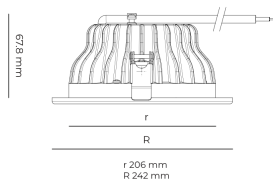

Technical datasheet

PRIME-8-M-840-2-C-BL

Product description

Prime is a recessed LED downlight with aluminum reflector and LED source with 50,000 hours lifetime. Available in 3 sizes and 3 power options, color temperatures 3000K/4000K with CRI 80+. Three light distribution types (Clear, Diffuse, Partly diffuse) with separate LED driver and DALI control option available. Ideal for offices, commercial spaces and residential buildings. 5-year warranty.

LED 220-240 V IP20   CCT CRI
 50-60 Hz IP44 4000 k 80+

Product technical data

Mains voltage	220 - 240V AC, 50/60Hz
Connection method	Plug-in terminal
Dimming type	DALI
IP rating	44/20
Protection class	II
Ambient temperature	0 to +30 °C
Light source	LED
Colour temperature	4000k
Color rendering index	80
Rated luminous flux	2,185 lm
Connected load	18.30 W
Luminous efficacy	119.4 lm/W

Optical system	Reflector
Optical part material	Hardened glass
Housing material	Die-cast aluminium
Surface finish	Powder coated
Height	75.00 cm
Diameter	242.00 cm
Weight	1.00 kg
Service lifetime (L80 B10)	50 000 h
Warranty	5 years

Dimensions

Light distribution