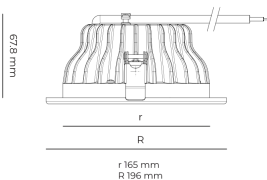

LED 220-240 V IP20
 50-60 Hz IP44

CCT
4000 k

CRI
80+

Product technical data

Mains voltage	220 - 240V AC, 50/60Hz
Connection method	Plug-in terminal
Dimming type	DALI
IP rating	44/20
Protection class	II
Ambient temperature	0 to +30 °C
Light source	LED
Colour temperature	4000k
Color rendering index	80
Rated luminous flux	2,185 lm
Connected load	18.30 W
Luminous efficacy	119.4 lm/W

Optical system	Reflector
Optical part material	Hardened glass
Housing material	Die-cast aluminium
Surface finish	Powder coated
Height	75.00 cm
Diameter	196.00 cm
Weight	0.80 kg
Service lifetime (L80 B10)	50 000 h
Warranty	5 years

Dimensions

Light distribution