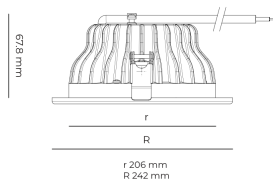

Optical system	Reflector
Optical part material	Hardened glass
Housing material	Die-cast aluminium
Surface finish	Powder coated
Height	75.00 cm
Diameter	242.00 cm
Weight	1.00 kg
Service lifetime (L80 B10)	50 000 h
Warranty	5 years

### Dimensions