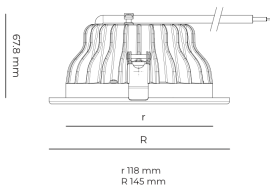

LED 220-240 V IP20
 50-60 Hz IP44

CCT
4000 k

CRI
80+

Product technical data

Mains voltage	220 - 240V AC, 50/60Hz
Connection method	Plug-in terminal
Dimming type	Non-dimmable
IP rating	44/20
Protection class	II
Ambient temperature	0 to +30 °C
Light source	LED
Colour temperature	4000k
Color rendering index	80
Rated luminous flux	2,185 lm
Connected load	18.30 W
Luminous efficacy	119.4 lm/W

Optical system	Reflector
Optical part material	Hardened glass
Housing material	Die-cast aluminium
Surface finish	Powder coated
Height	75.00 cm
Diameter	145.00 cm
Weight	0.60 kg
Service lifetime (L80 B10)	50 000 h
Warranty	5 years

Dimensions

Light distribution