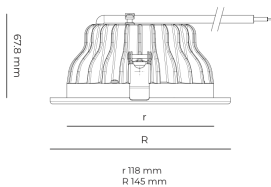

Optical system	Reflector
Optical part material	Hardened glass
Housing material	Die-cast aluminium
Surface finish	Powder coated
Height	75.00 cm
Diameter	145.00 cm
Weight	0.60 kg
Service lifetime (L80 B10)	50 000 h
Warranty	5 years

### Dimensions