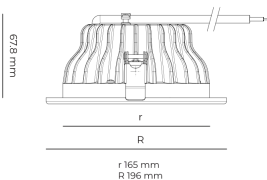

LED 220-240 V IP20
 50-60 Hz IP44

CCT
4000 k

CRI
80+

Product technical data

Mains voltage	220 - 240V AC, 50/60Hz
Connection method	Plug-in terminal
Dimming type	Non-dimmable
IP rating	44/20
Protection class	II
Ambient temperature	0 to +30 °C
Light source	LED
Colour temperature	4000k
Color rendering index	80
Rated luminous flux	2,185 lm
Connected load	18.30 W
Luminous efficacy	119.4 lm/W

Optical system	Reflector
Optical part material	Hardened glass
Housing material	Die-cast aluminium
Surface finish	Powder coated
Height	75.00 cm
Diameter	196.00 cm
Weight	0.80 kg
Service lifetime (L80 B10)	50 000 h
Warranty	5 years

Dimensions

Light distribution