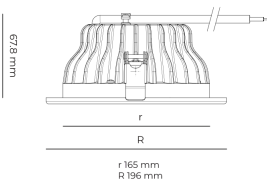

Technical datasheet

PRIME-6-M-830-2-D-WH

Product description

Prime is a recessed LED downlight with aluminum reflector and LED source with 50,000 hours lifetime. Available in 3 sizes and 3 power options, color temperatures 3000K/4000K with CRI 80+. Three light distribution types (Clear, Diffuse, Partly diffuse) with separate LED driver and DALI control option available. Ideal for offices, commercial spaces and residential buildings. 5-year warranty.

LED 220-240 V IP20   CCT CRI
 50-60 Hz IP44 3000 k 80+

Product technical data

Mains voltage	220 - 240V AC, 50/60Hz
Connection method	Plug-in terminal
Dimming type	DALI
IP rating	44/20
Protection class	II
Ambient temperature	0 to +30 °C
Light source	LED
Colour temperature	3000k
Color rendering index	80
Rated luminous flux	2,185 lm
Connected load	18.30 W
Luminous efficacy	119.4 lm/W

Optical system	Reflector
Optical part material	Hardened glass
Housing material	Die-cast aluminium
Surface finish	Powder coated
Height	75.00 cm
Diameter	196.00 cm
Weight	0.80 kg
Service lifetime (L80 B10)	50 000 h
Warranty	5 years

Dimensions

Light distribution