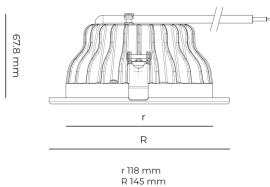

Technical datasheet

PRIME-4-M-830-2-D-WH

Product description

Prime is a recessed LED downlight with aluminum reflector and LED source with 50,000 hours lifetime. Available in 3 sizes and 3 power options, color temperatures 3000K/4000K with CRI 80+. Three light distribution types (Clear, Diffuse, Partly diffuse) with separate LED driver and DALI control option available. Ideal for offices, commercial spaces and residential buildings. 5-year warranty.

LED 220-240 V IP20   CCT CRI
 50-60 Hz IP44 3000 k 80+

Product technical data

Mains voltage	220 - 240V AC, 50/60Hz
Connection method	Plug-in terminal
Dimming type	DALI
IP rating	44/20
Protection class	II
Ambient temperature	0 to +30 °C
Light source	LED
Colour temperature	3000k
Color rendering index	80
Rated luminous flux	2,185 lm
Connected load	18.30 W
Luminous efficacy	119.4 lm/W

Optical system	Reflector
Optical part material	Hardened glass
Housing material	Die-cast aluminium
Surface finish	Powder coated
Height	75.00 cm
Diameter	145.00 cm
Weight	0.60 kg
Service lifetime (L80 B10)	50 000 h
Warranty	5 years

Dimensions

Light distribution