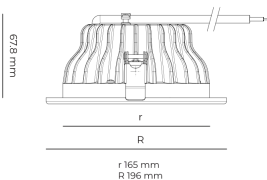

LED 220-240 V IP20
 50-60 Hz IP44

CCT
3000 k

CRI
80+

Product technical data

Mains voltage	220 - 240V AC, 50/60Hz
Connection method	Plug-in terminal
Dimming type	DALI
IP rating	44/20
Protection class	II
Ambient temperature	0 to +30 °C
Light source	LED
Colour temperature	3000k
Color rendering index	80
Rated luminous flux	2,185 lm
Connected load	18.30 W
Luminous efficacy	119.4 lm/W

Optical system	Reflector
Optical part material	Hardened glass
Housing material	Die-cast aluminium
Surface finish	Powder coated
Height	75.00 cm
Diameter	196.00 cm
Weight	0.80 kg
Service lifetime (L80 B10)	50 000 h
Warranty	5 years

Dimensions

Light distribution