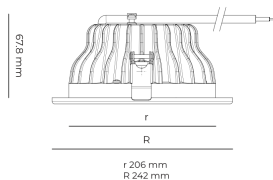

LED 220-240 V IP20
 50-60 Hz IP44

CCT
3000 k

CRI
80+

Product technical data

Mains voltage	220 - 240V AC, 50/60Hz
Connection method	Plug-in terminal
Dimming type	Non-dimmable
IP rating	44/20
Protection class	II
Ambient temperature	0 to +30 °C
Light source	LED
Colour temperature	3000k
Color rendering index	80
Rated luminous flux	2,185 lm
Connected load	18.30 W
Luminous efficacy	119.4 lm/W

Optical system	Reflector
Optical part material	Hardened glass
Housing material	Die-cast aluminium
Surface finish	Powder coated
Height	75.00 cm
Diameter	242.00 cm
Weight	1.00 kg
Service lifetime (L80 B10)	50 000 h
Warranty	5 years

Dimensions

Light distribution