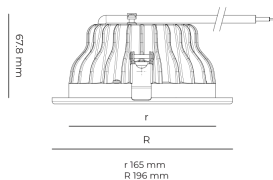

Optical system	Reflector
Optical part material	Hardened glass
Housing material	Die-cast aluminium
Surface finish	Powder coated
Height	75.00 cm
Diameter	196.00 cm
Weight	0.80 kg
Service lifetime (L80 B10)	50 000 h
Warranty	5 years

### Dimensions