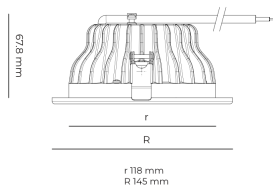

LED 220-240 V IP20
 50-60 Hz IP44

CCT
3000 k

CRI
80+

Product technical data

Mains voltage	220 - 240V AC, 50/60Hz
Connection method	Plug-in terminal
Dimming type	Non-dimmable
IP rating	44/20
Protection class	II
Ambient temperature	0 to +30 °C
Light source	LED
Colour temperature	3000k
Color rendering index	80
Rated luminous flux	2,185 lm
Connected load	18.30 W
Luminous efficacy	119.4 lm/W

Optical system	Reflector
Optical part material	Hardened glass
Housing material	Die-cast aluminium
Surface finish	Powder coated
Height	75.00 cm
Diameter	145.00 cm
Weight	0.60 kg
Service lifetime (L80 B10)	50 000 h
Warranty	5 years

Dimensions

Light distribution