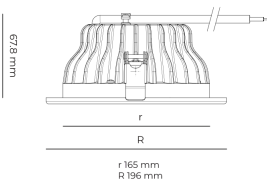

Technical datasheet

PRIME-6-M-830-1-C-WH

Product description

Prime is a recessed LED downlight with aluminum reflector and LED source with 50,000 hours lifetime. Available in 3 sizes and 3 power options, color temperatures 3000K/4000K with CRI 80+. Three light distribution types (Clear, Diffuse, Partly diffuse) with separate LED driver and DALI control option available. Ideal for offices, commercial spaces and residential buildings. 5-year warranty.

LED 220-240 V IP20   CCT CRI
 50-60 Hz IP44 3000 k 80+

Product technical data

Mains voltage	220 - 240V AC, 50/60Hz
Connection method	Plug-in terminal
Dimming type	Non-dimmable
IP rating	44/20
Protection class	II
Ambient temperature	0 to +30 °C
Light source	LED
Colour temperature	3000k
Color rendering index	80
Rated luminous flux	2,185 lm
Connected load	18.30 W
Luminous efficacy	119.4 lm/W

Optical system	Reflector
Optical part material	Hardened glass
Housing material	Die-cast aluminium
Surface finish	Powder coated
Height	75.00 cm
Diameter	196.00 cm
Weight	0.80 kg
Service lifetime (L80 B10)	50 000 h
Warranty	5 years

Dimensions

Light distribution