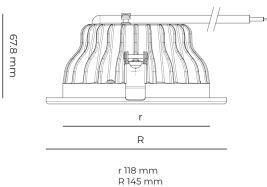

Technical datasheet

PRIME-4-M-830-1-C-WH

Product description

Prime is a recessed LED downlight with aluminum reflector and LED source with 50,000 hours lifetime. Available in 3 sizes and 3 power options, color temperatures 3000K/4000K with CRI 80+. Three light distribution types (Clear, Diffuse, Partly diffuse) with separate LED driver and DALI control option available. Ideal for offices, commercial spaces and residential buildings. 5-year warranty.

LED 220-240 V IP20 □ CE CCT CRI
 50-60 Hz IP44 3000 k 80+

Product technical data

Mains voltage	220 - 240V AC, 50/60Hz
Connection method	Plug-in terminal
Dimming type	Non-dimmable
IP rating	44/20
Protection class	II
Ambient temperature	0 to +30 °C
Light source	LED
Colour temperature	3000k
Color rendering index	80
Rated luminous flux	2,185 lm
Connected load	18.30 W
Luminous efficacy	119.4 lm/W

Optical system	Reflector
Optical part material	Hardened glass
Housing material	Die-cast aluminium
Surface finish	Powder coated
Height	75.00 cm
Diameter	145.00 cm
Weight	0.60 kg
Service lifetime (L80 B10)	50 000 h
Warranty	5 years

Dimensions

Light distribution