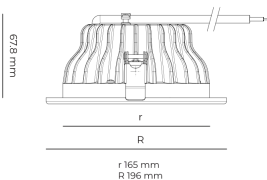

LED 220-240 V IP20
 50-60 Hz IP44

CCT
3000 k

CRI
80+

Product technical data

Mains voltage	220 - 240V AC, 50/60Hz
Connection method	Plug-in terminal
Dimming type	Non-dimmable
IP rating	44/20
Protection class	II
Ambient temperature	0 to +30 °C
Light source	LED
Colour temperature	3000k
Color rendering index	80
Rated luminous flux	2,185 lm
Connected load	18.30 W
Luminous efficacy	119.4 lm/W

Optical system	Reflector
Optical part material	Hardened glass
Housing material	Die-cast aluminium
Surface finish	Powder coated
Height	75.00 cm
Diameter	196.00 cm
Weight	0.80 kg
Service lifetime (L80 B10)	50 000 h
Warranty	5 years

Dimensions

Light distribution