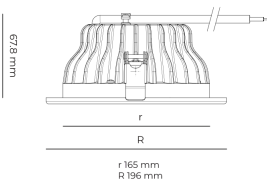

Technical datasheet

PRIME-6-S-840-2-D-WH

Product description

Prime is a recessed LED downlight with aluminum reflector and LED source with 50,000 hours lifetime. Available in 3 sizes and 3 power options, color temperatures 3000K/4000K with CRI 80+. Three light distribution types (Clear, Diffuse, Partly diffuse) with separate LED driver and DALI control option available. Ideal for offices, commercial spaces and residential buildings. 5-year warranty.

LED 220-240 V IP20 □ CE CCT CRI
 50-60 Hz IP44 4000 k 80+

Product technical data

Mains voltage	220 - 240V AC, 50/60Hz
Connection method	Plug-in terminal
Dimming type	DALI
IP rating	44/20
Protection class	II
Ambient temperature	0 to +30 °C
Light source	LED
Colour temperature	4000k
Color rendering index	80
Rated luminous flux	1,575 lm
Connected load	12.60 W
Luminous efficacy	125.0 lm/W

Optical system	Reflector
Optical part material	Hardened glass
Housing material	Die-cast aluminium
Surface finish	Powder coated
Height	75.00 cm
Diameter	196.00 cm
Weight	0.80 kg
Service lifetime (L80 B10)	50 000 h
Warranty	5 years

Dimensions

Light distribution