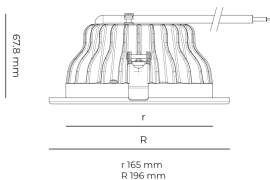

LED 220-240 V IP20
 50-60 Hz IP44

CCT
4000 k

CRI
80+

Product technical data

Mains voltage	220 - 240V AC, 50/60Hz
Connection method	Plug-in terminal
Dimming type	DALI
IP rating	44/20
Protection class	II
Ambient temperature	0 to +30 °C
Light source	LED
Colour temperature	4000k
Color rendering index	80
Rated luminous flux	1,575 lm
Connected load	12.60 W
Luminous efficacy	125.0 lm/W

Optical system	Reflector
Optical part material	Hardened glass
Housing material	Die-cast aluminium
Surface finish	Powder coated
Height	75.00 cm
Diameter	196.00 cm
Weight	0.80 kg
Service lifetime (L80 B10)	50 000 h
Warranty	5 years

Dimensions

Light distribution