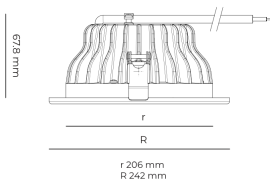

LED 220-240 V IP20
 50-60 Hz IP44

CCT
4000 k

CRI
80+

Product technical data

Mains voltage	220 - 240V AC, 50/60Hz
Connection method	Plug-in terminal
Dimming type	DALI
IP rating	44/20
Protection class	II
Ambient temperature	0 to +30 °C
Light source	LED
Colour temperature	4000k
Color rendering index	80
Rated luminous flux	1,575 lm
Connected load	12.60 W
Luminous efficacy	125.0 lm/W

Optical system	Reflector
Optical part material	Hardened glass
Housing material	Die-cast aluminium
Surface finish	Powder coated
Height	75.00 cm
Diameter	242.00 cm
Weight	1.00 kg
Service lifetime (L80 B10)	50 000 h
Warranty	5 years

Dimensions

Light distribution