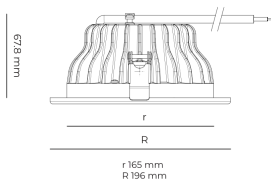

Optical system	Reflector
Optical part material	Hardened glass
Housing material	Die-cast aluminium
Surface finish	Powder coated
Height	75.00 cm
Diameter	196.00 cm
Weight	0.80 kg
Service lifetime (L80 B10)	50 000 h
Warranty	5 years

### Dimensions