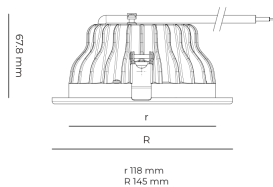

Technical datasheet

PRIME-4-S-840-1-D-WH

Product description

Prime is a recessed LED downlight with aluminum reflector and LED source with 50,000 hours lifetime. Available in 3 sizes and 3 power options, color temperatures 3000K/4000K with CRI 80+. Three light distribution types (Clear, Diffuse, Partly diffuse) with separate LED driver and DALI control option available. Ideal for offices, commercial spaces and residential buildings. 5-year warranty.

LED 220-240 V IP20   CCT CRI
 50-60 Hz IP44 4000 k 80+

Product technical data

Mains voltage	220 - 240V AC, 50/60Hz
Connection method	Plug-in terminal
Dimming type	Non-dimmable
IP rating	44/20
Protection class	II
Ambient temperature	0 to +30 °C
Light source	LED
Colour temperature	4000k
Color rendering index	80
Rated luminous flux	1,575 lm
Connected load	12.60 W
Luminous efficacy	125.0 lm/W

Optical system	Reflector
Optical part material	Hardened glass
Housing material	Die-cast aluminium
Surface finish	Powder coated
Height	75.00 cm
Diameter	145.00 cm
Weight	0.60 kg
Service lifetime (L80 B10)	50 000 h
Warranty	5 years

Dimensions

Light distribution