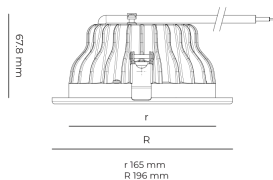

LED 220-240 V IP20
 50-60 Hz IP44

CCT
4000 k

CRI
80+

Product technical data

Mains voltage	220 - 240V AC, 50/60Hz
Connection method	Plug-in terminal
Dimming type	Non-dimmable
IP rating	44/20
Protection class	II
Ambient temperature	0 to +30 °C
Light source	LED
Colour temperature	4000k
Color rendering index	80
Rated luminous flux	1,575 lm
Connected load	12.60 W
Luminous efficacy	125.0 lm/W

Optical system	Reflector
Optical part material	Hardened glass
Housing material	Die-cast aluminium
Surface finish	Powder coated
Height	75.00 cm
Diameter	196.00 cm
Weight	0.80 kg
Service lifetime (L80 B10)	50 000 h
Warranty	5 years

Dimensions

Light distribution