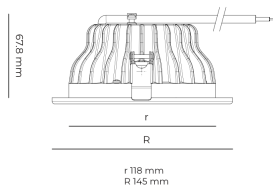

LED 220-240 V IP20
 50-60 Hz IP44

CCT
4000 k

CRI
80+

Product technical data

Mains voltage	220 - 240V AC, 50/60Hz
Connection method	Plug-in terminal
Dimming type	Non-dimmable
IP rating	44/20
Protection class	II
Ambient temperature	0 to +30 °C
Light source	LED
Colour temperature	4000k
Color rendering index	80
Rated luminous flux	1,575 lm
Connected load	12.60 W
Luminous efficacy	125.0 lm/W

Optical system	Reflector
Optical part material	Hardened glass
Housing material	Die-cast aluminium
Surface finish	Powder coated
Height	75.00 cm
Diameter	145.00 cm
Weight	0.60 kg
Service lifetime (L80 B10)	50 000 h
Warranty	5 years

Dimensions

Light distribution