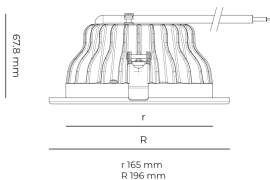

### Product technical data

|                       |                        |
|-----------------------|------------------------|
| Mains voltage         | 220 - 240V AC, 50/60Hz |
| Connection method     | Plug-in terminal       |
| Dimming type          | DALI                   |
| IP rating             | 44/20                  |
| Protection class      | II                     |
| Ambient temperature   | 0 to +30 °C            |
| Light source          | LED                    |
| Colour temperature    | 3000k                  |
| Color rendering index | 80                     |
| Rated luminous flux   | 1,575 lm               |
| Connected load        | 12.60 W                |
| Luminous efficacy     | 125.0 lm/W             |

|                            |                    |
|----------------------------|--------------------|
| Optical system             | Reflector          |
| Optical part material      | Hardened glass     |
| Housing material           | Die-cast aluminium |
| Surface finish             | Powder coated      |
| Height                     | 75.00 cm           |
| Diameter                   | 196.00 cm          |
| Weight                     | 0.80 kg            |
| Service lifetime (L80 B10) | 50 000 h           |
| Warranty                   | 5 years            |

### Dimensions