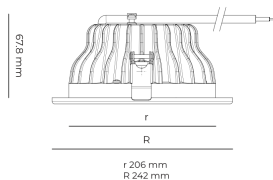

LED 220-240 V IP20
 50-60 Hz IP44

CCT
3000 k

CRI
80+

Product technical data

Mains voltage	220 - 240V AC, 50/60Hz
Connection method	Plug-in terminal
Dimming type	DALI
IP rating	44/20
Protection class	II
Ambient temperature	0 to +30 °C
Light source	LED
Colour temperature	3000k
Color rendering index	80
Rated luminous flux	1,575 lm
Connected load	12.60 W
Luminous efficacy	125.0 lm/W

Optical system	Reflector
Optical part material	Hardened glass
Housing material	Die-cast aluminium
Surface finish	Powder coated
Height	75.00 cm
Diameter	242.00 cm
Weight	1.00 kg
Service lifetime (L80 B10)	50 000 h
Warranty	5 years

Dimensions

Light distribution