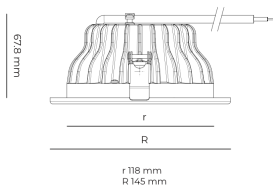

Optical system	Reflector
Optical part material	Hardened glass
Housing material	Die-cast aluminium
Surface finish	Powder coated
Height	75.00 cm
Diameter	145.00 cm
Weight	0.60 kg
Service lifetime (L80 B10)	50 000 h
Warranty	5 years

### Dimensions