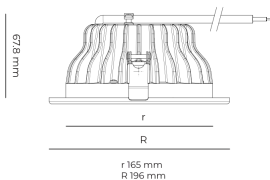

Technical datasheet

PRIME-6-S-830-2-C-WH

Product description

Prime is a recessed LED downlight with aluminum reflector and LED source with 50,000 hours lifetime. Available in 3 sizes and 3 power options, color temperatures 3000K/4000K with CRI 80+. Three light distribution types (Clear, Diffuse, Partly diffuse) with separate LED driver and DALI control option available. Ideal for offices, commercial spaces and residential buildings. 5-year warranty.

LED 220-240 V IP20   CCT CRI
 50-60 Hz IP44 3000 k 80+

Product technical data

Mains voltage	220 - 240V AC, 50/60Hz
Connection method	Plug-in terminal
Dimming type	DALI
IP rating	44/20
Protection class	II
Ambient temperature	0 to +30 °C
Light source	LED
Colour temperature	3000k
Color rendering index	80
Rated luminous flux	1,575 lm
Connected load	12.60 W
Luminous efficacy	125.0 lm/W

Optical system	Reflector
Optical part material	Hardened glass
Housing material	Die-cast aluminium
Surface finish	Powder coated
Height	75.00 cm
Diameter	196.00 cm
Weight	0.80 kg
Service lifetime (L80 B10)	50 000 h
Warranty	5 years

Dimensions

Light distribution