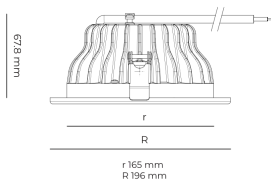

LED 220-240 V IP20
 50-60 Hz IP44

CCT
3000 k

CRI
80+

Product technical data

Mains voltage	220 - 240V AC, 50/60Hz
Connection method	Plug-in terminal
Dimming type	DALI
IP rating	44/20
Protection class	II
Ambient temperature	0 to +30 °C
Light source	LED
Colour temperature	3000k
Color rendering index	80
Rated luminous flux	1,575 lm
Connected load	12.60 W
Luminous efficacy	125.0 lm/W

Optical system	Reflector
Optical part material	Hardened glass
Housing material	Die-cast aluminium
Surface finish	Powder coated
Height	75.00 cm
Diameter	196.00 cm
Weight	0.80 kg
Service lifetime (L80 B10)	50 000 h
Warranty	5 years

Dimensions

Light distribution