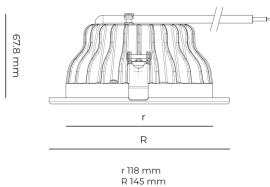

Optical system	Reflector
Optical part material	Hardened glass
Housing material	Die-cast aluminium
Surface finish	Powder coated
Height	75.00 cm
Diameter	145.00 cm
Weight	0.60 kg
Service lifetime (L80 B10)	50 000 h
Warranty	5 years

### Dimensions