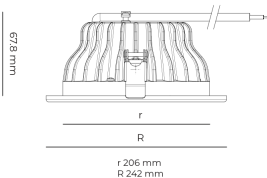

Optical system	Reflector
Optical part material	Hardened glass
Housing material	Die-cast aluminium
Surface finish	Powder coated
Height	75.00 cm
Diameter	242.00 cm
Weight	1.00 kg
Service lifetime (L80 B10)	50 000 h
Warranty	5 years

### Dimensions