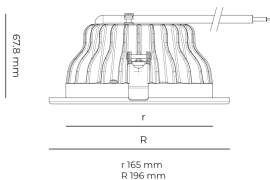

LED 220-240 V IP20
 50-60 Hz IP44

CCT
3000 k

CRI
80+

Product technical data

Mains voltage	220 - 240V AC, 50/60Hz
Connection method	Plug-in terminal
Dimming type	Non-dimmable
IP rating	44/20
Protection class	II
Ambient temperature	0 to +30 °C
Light source	LED
Colour temperature	3000k
Color rendering index	80
Rated luminous flux	1,575 lm
Connected load	12.60 W
Luminous efficacy	125.0 lm/W

Optical system	Reflector
Optical part material	Hardened glass
Housing material	Die-cast aluminium
Surface finish	Powder coated
Height	75.00 cm
Diameter	196.00 cm
Weight	0.80 kg
Service lifetime (L80 B10)	50 000 h
Warranty	5 years

Dimensions

Light distribution