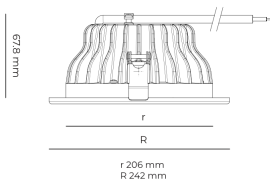

LED 220-240 V IP20
 50-60 Hz IP44

CCT
3000 k

CRI
80+

Product technical data

Mains voltage	220 - 240V AC, 50/60Hz
Connection method	Plug-in terminal
Dimming type	Non-dimmable
IP rating	44/20
Protection class	II
Ambient temperature	0 to +30 °C
Light source	LED
Colour temperature	3000k
Color rendering index	80
Rated luminous flux	1,575 lm
Connected load	12.60 W
Luminous efficacy	125.0 lm/W

Optical system	Reflector
Optical part material	Hardened glass
Housing material	Die-cast aluminium
Surface finish	Powder coated
Height	75.00 cm
Diameter	242.00 cm
Weight	1.00 kg
Service lifetime (L80 B10)	50 000 h
Warranty	5 years

Dimensions

Light distribution