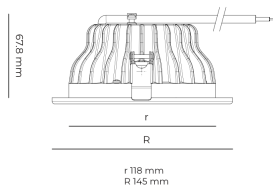

LED 220-240 V IP20
 50-60 Hz IP44

CCT
3000 k

CRI
80+

Product technical data

Mains voltage	220 - 240V AC, 50/60Hz
Connection method	Plug-in terminal
Dimming type	Non-dimmable
IP rating	44/20
Protection class	II
Ambient temperature	0 to +30 °C
Light source	LED
Colour temperature	3000k
Color rendering index	80
Rated luminous flux	1,575 lm
Connected load	12.60 W
Luminous efficacy	125.0 lm/W

Optical system	Reflector
Optical part material	Hardened glass
Housing material	Die-cast aluminium
Surface finish	Powder coated
Height	75.00 cm
Diameter	145.00 cm
Weight	0.60 kg
Service lifetime (L80 B10)	50 000 h
Warranty	5 years

Dimensions

Light distribution