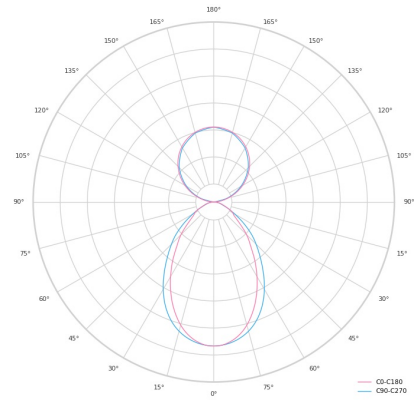

Technical datasheet

LINESUS2820-L-940-2-WH-DI/IND-

Product description

LINE Suspended is a pendant linear LED luminaire with high-quality LED source with 50,000 hours lifetime and PMMA diffuser. Available in 5 sizes (572-2820mm), color temperatures 3000K/4000K with CRI 80+/90+. Direct and indirect lighting options with DALI control available. Wide range of cable colors. Ideal for offices and commercial spaces. 5-year warranty.

LED 220-240 V 50-60Hz **IP20**  **CE** **CCT 4000 k** **CRI 90+**

Product technical data

Mains voltage	220 - 240V AC, 50/60Hz	Ripple	1 %
Connection method	Plug-in terminal	DALI address	2
Dimming type	DALI	Standby power	1.00 W
IP rating	20	Inrush current	71 A
Protection class	I	Inrush time	180 µs
Ambient temperature	0 to +25 °C	Optical system	Diffuser
Light source	LED	Optical part material	PMMA
Colour temperature	4000k	Housing material	Aluminium
Color rendering index	90	Surface finish	Powder coated
Rated luminous flux	6,377 lm	Width	50.00 cm
Connected load	131.80 W	Height	70.00 cm
Luminous efficacy	89.4 lm/W	Length	2,820.00 cm
		Weight	6.80 kg
		Service lifetime (L80 B10)	50 000 h
		Warranty	5 years

Dimensions

Light distribution

Available cable colors