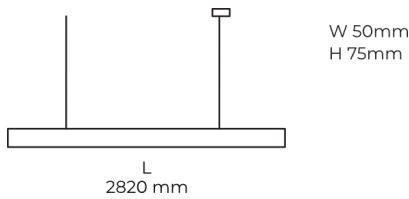

## Product description

LINE Suspended is a pendant linear LED luminaire with high-quality LED source with 50,000 hours lifetime and PMMA diffuser. Available in 5 sizes (572-2820mm), color temperatures 3000K/4000K with CRI 80+/90+. Direct and indirect lighting options with DALI control available. Wide range of cable colors. Ideal for offices and commercial spaces. 5-year warranty.

Ripple	1 %
DALI address	1
Standby power	0.50 W
Inrush current	53 A
Optical system	Diffuser
Optical part material	PMMA
Housing material	Aluminium
Surface finish	Powder coated
Width	50.00 cm
Height	70.00 cm
Length	2,820.00 cm
Weight	6.80 kg
Service lifetime (L80 B10)	50 000 h
Warranty	5 years

## Dimensions