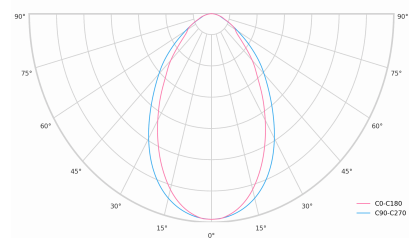

LED 220-240 V 50-60Hz **IP20**  **CE** **CCT 4000 k** **CRI 90+**

Product technical data

Mains voltage	220 - 240V AC, 50/60Hz	Ripple	1 %
Connection method	Plug-in terminal	DALI address	1
Dimming type	DALI	Standby power	0.50 W
IP rating	20	Inrush current	53 A
Protection class	I	Optical system	Diffuser
Ambient temperature	0 to +25 °C	Optical part material	PMMA
Light source	LED	Housing material	Aluminium
Colour temperature	4000k	Surface finish	Powder coated
Color rendering index	90	Width	50.00 cm
Rated luminous flux	6,377 lm	Height	70.00 cm
Connected load	76.91 W	Length	2,820.00 cm
Luminous efficacy	82.9 lm/W	Weight	6.80 kg
		Service lifetime (L80 B10)	50 000 h
		Warranty	5 years

Dimensions

Light distribution

Available cable colors