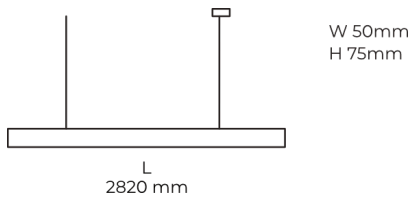

Technical datasheet

LINESUS2820-L-940-2-BL-DI-

Product description

LINE Suspended is a pendant linear LED luminaire with high-quality LED source with 50,000 hours lifetime and PMMA diffuser. Available in 5 sizes (572-2820mm), color temperatures 3000K/4000K with CRI 80+/90+. Direct and indirect lighting options with DALI control available. Wide range of cable colors. Ideal for offices and commercial spaces. 5-year warranty.

LED 220-240 V 50-60Hz **IP20**  **CE** **CCT 4000 k** **CRI 90+**

Product technical data

Mains voltage	220 - 240V AC, 50/60Hz	Ripple	1 %
Connection method	Plug-in terminal	DALI address	1
Dimming type	DALI	Standby power	0.50 W
IP rating	20	Inrush current	53 A
Protection class	I	Optical system	Diffuser
Ambient temperature	0 to +25 °C	Optical part material	PMMA
Light source	LED	Housing material	Aluminium
Colour temperature	4000k	Surface finish	Powder coated
Color rendering index	90	Width	50.00 cm
Rated luminous flux	6,377 lm	Height	70.00 cm
Connected load	76.91 W	Length	2,820.00 cm
Luminous efficacy	82.9 lm/W	Weight	6.80 kg
		Service lifetime (L80 B10)	50 000 h
		Warranty	5 years

Dimensions

Light distribution

Available cable colors