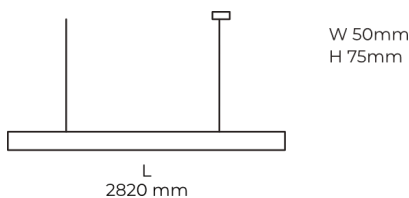

## Product description

LINE Suspended is a pendant linear LED luminaire with high-quality LED source with 50,000 hours lifetime and PMMA diffuser. Available in 5 sizes (572-2820mm), color temperatures 3000K/4000K with CRI 80+/90+. Direct and indirect lighting options with DALI control available. Wide range of cable colors. Ideal for offices and commercial spaces. 5-year warranty.

## Product technical data

<b>Mains voltage</b>	220 - 240V AC, 50/60Hz	<b>Ripple</b>	2 %
<b>Connection method</b>	Plug-in terminal	<b>Inrush current</b>	55 A
<b>Dimming type</b>	Non-dimmable	<b>Inrush time</b>	188 μs
<b>IP rating</b>	20	<b>Optical system</b>	Diffuser
<b>Protection class</b>	I	<b>Optical part material</b>	PMMA
<b>Ambient temperature</b>	0 to +25 °C	<b>Housing material</b>	Aluminium
<b>Light source</b>	LED	<b>Surface finish</b>	Powder coated
<b>Colour temperature</b>	3000k	<b>Width</b>	50.00 cm
<b>Color rendering index</b>	90	<b>Height</b>	70.00 cm
<b>Rated luminous flux</b>	5,964 lm	<b>Length</b>	2,820.00 cm
<b>Connected load</b>	128.52 W	<b>Weight</b>	6.80 kg
<b>Luminous efficacy</b>	85.8 lm/W	<b>Service lifetime (L80 B10)</b>	50 000 h
		<b>Warranty</b>	5 years

## Dimensions