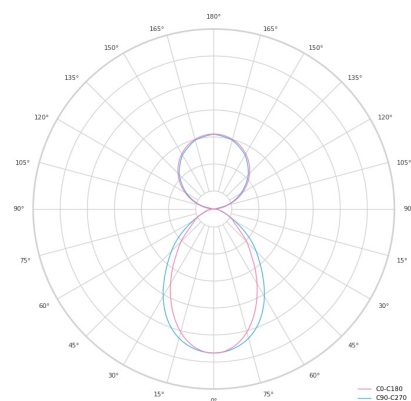

Light distribution