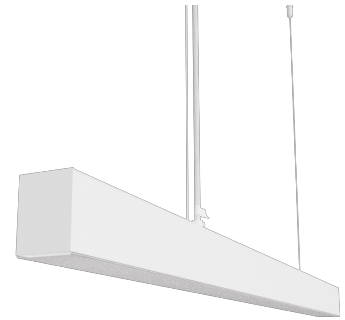

Technical datasheet

LINESUS2820-L-840-2-WH-DI/IND-

Product description

LINE Suspended is a pendant linear LED luminaire with high-quality LED source with 50,000 hours lifetime and PMMA diffuser. Available in 5 sizes (572-2820mm), color temperatures 3000K/4000K with CRI 80+/90+. Direct and indirect lighting options with DALI control available. Wide range of cable colors. Ideal for offices and commercial spaces. 5-year warranty.

LED 220-240 V 50-60Hz **IP20**  **CE** **CCT 4000 k** **CRI 80+**

Product technical data

Mains voltage	220 - 240V AC, 50/60Hz	Ripple	1 %
Connection method	Plug-in terminal	DALI address	2
Dimming type	DALI	Standby power	1.00 W
IP rating	20	Inrush current	71 A
Protection class	I	Inrush time	180 µs
Ambient temperature	0 to +25 °C	Optical system	Diffuser
Light source	LED	Optical part material	PMMA
Colour temperature	4000k	Housing material	Aluminium
Color rendering index	80	Surface finish	Powder coated
Rated luminous flux	7,390 lm	Width	50.00 cm
Connected load	127.37 W	Height	70.00 cm
Luminous efficacy	106.5 lm/W	Length	2,820.00 cm
		Weight	6.80 kg
		Service lifetime (L80 B10)	50 000 h
		Warranty	5 years

Dimensions

W 50mm
H 75mm

Light distribution

Available cable colors