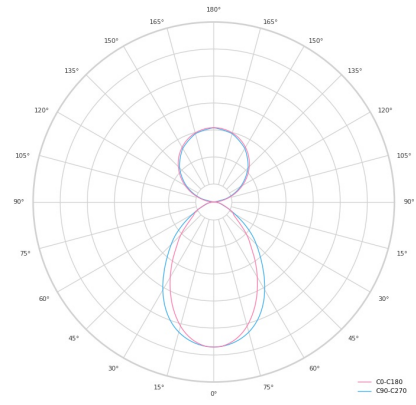

Technical datasheet

LINESUS2820-L-840-2-WH-DI/IND-

Product description

LINE Suspended is a pendant linear LED luminaire with high-quality LED source with 50,000 hours lifetime and PMMA diffuser. Available in 5 sizes (572-2820mm), color temperatures 3000K/4000K with CRI 80+/90+. Direct and indirect lighting options with DALI control available. Wide range of cable colors. Ideal for offices and commercial spaces. 5-year warranty.

LED 220-240 V 50-60Hz **IP20**  **CE** **CCT 4000 k** **CRI 80+**

Product technical data

Mains voltage	220 - 240V AC, 50/60Hz	Ripple	1 %
Connection method	Plug-in terminal	DALI address	2
Dimming type	DALI	Standby power	1.00 W
IP rating	20	Inrush current	71 A
Protection class	I	Inrush time	180 µs
Ambient temperature	0 to +25 °C	Optical system	Diffuser
Light source	LED	Optical part material	PMMA
Colour temperature	4000k	Housing material	Aluminium
Color rendering index	80	Surface finish	Powder coated
Rated luminous flux	7,390 lm	Width	50.00 cm
Connected load	127.37 W	Height	70.00 cm
Luminous efficacy	106.5 lm/W	Length	2,820.00 cm
		Weight	6.80 kg
		Service lifetime (L80 B10)	50 000 h
		Warranty	5 years

Dimensions

W 50mm
H 75mm

Light distribution

Available cable colors