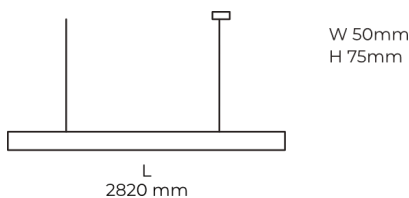

## Product description

LINE Suspended is a pendant linear LED luminaire with high-quality LED source with 50,000 hours lifetime and PMMA diffuser. Available in 5 sizes (572-2820mm), color temperatures 3000K/4000K with CRI 80+/90+. Direct and indirect lighting options with DALI control available. Wide range of cable colors. Ideal for offices and commercial spaces. 5-year warranty.

## Product technical data

<b>Mains voltage</b>	220 - 240V AC, 50/60Hz	<b>Ripple</b>	2 %
<b>Connection method</b>	Plug-in terminal	<b>Inrush current</b>	18 A
<b>Dimming type</b>	Non-dimmable	<b>Inrush time</b>	44 μs
<b>IP rating</b>	20	<b>Optical system</b>	Diffuser
<b>Protection class</b>	I	<b>Optical part material</b>	PMMA
<b>Ambient temperature</b>	0 to +25 °C	<b>Housing material</b>	Aluminium
<b>Light source</b>	LED	<b>Surface finish</b>	Powder coated
<b>Colour temperature</b>	4000k	<b>Width</b>	50.00 cm
<b>Color rendering index</b>	80	<b>Height</b>	70.00 cm
<b>Rated luminous flux</b>	7,390 lm	<b>Length</b>	2,820.00 cm
<b>Connected load</b>	74.87 W	<b>Weight</b>	6.80 kg
<b>Luminous efficacy</b>	98.7 lm/W	<b>Service lifetime (L80 B10)</b>	50 000 h
		<b>Warranty</b>	5 years

## Dimensions