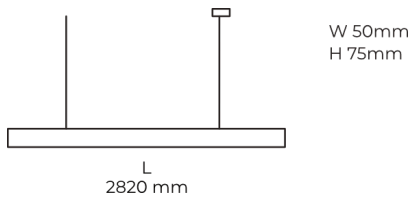

Technical datasheet

LINESUS2820-L-830-2-WH-DI-

Product description

LINE Suspended is a pendant linear LED luminaire with high-quality LED source with 50,000 hours lifetime and PMMA diffuser. Available in 5 sizes (572-2820mm), color temperatures 3000K/4000K with CRI 80+/90+. Direct and indirect lighting options with DALI control available. Wide range of cable colors. Ideal for offices and commercial spaces. 5-year warranty.

LED 220-240 V 50-60 Hz **IP20** **CCT 3000 k** **CRI 80+**

Product technical data

Mains voltage	220 - 240V AC, 50/60Hz	Ripple	1 %
Connection method	Plug-in terminal	DALI address	1
Dimming type	DALI	Standby power	0.50 W
IP rating	20	Inrush current	53 A
Protection class	I	Optical system	Diffuser
Ambient temperature	0 to +25 °C	Optical part material	PMMA
Light source	LED	Housing material	Aluminium
Colour temperature	3000k	Surface finish	Powder coated
Color rendering index	80	Width	50.00 cm
Rated luminous flux	7,034 lm	Height	70.00 cm
Connected load	75.07 W	Length	2,820.00 cm
Luminous efficacy	93.7 lm/W	Weight	6.80 kg
		Service lifetime (L80 B10)	50 000 h
		Warranty	5 years

Dimensions

Light distribution

Available cable colors