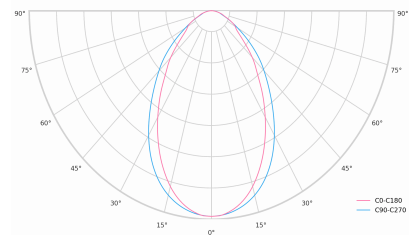

LED 220-240 V 50-60 Hz **IP20** **CCT 3000 k** **CRI 80+**

Product technical data

Mains voltage	220 - 240V AC, 50/60Hz	Ripple	1 %
Connection method	Plug-in terminal	DALI address	1
Dimming type	DALI	Standby power	0.50 W
IP rating	20	Inrush current	53 A
Protection class	I	Optical system	Diffuser
Ambient temperature	0 to +25 °C	Optical part material	PMMA
Light source	LED	Housing material	Aluminium
Colour temperature	3000k	Surface finish	Powder coated
Color rendering index	80	Width	50.00 cm
Rated luminous flux	7,034 lm	Height	70.00 cm
Connected load	75.07 W	Length	2,820.00 cm
Luminous efficacy	93.7 lm/W	Weight	6.80 kg
		Service lifetime (L80 B10)	50 000 h
		Warranty	5 years

Dimensions

Light distribution

Available cable colors