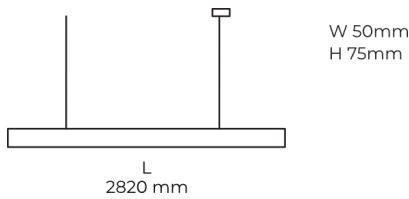

Technical datasheet

LINESUS2820-L-830-1-WH-DI-

Product description

LINE Suspended is a pendant linear LED luminaire with high-quality LED source with 50,000 hours lifetime and PMMA diffuser. Available in 5 sizes (572-2820mm), color temperatures 3000K/4000K with CRI 80+/90+. Direct and indirect lighting options with DALI control available. Wide range of cable colors. Ideal for offices and commercial spaces. 5-year warranty.

LED 220-240 V IP20 CCT 3000 k CRI 80+

Product technical data

Mains voltage	220 - 240V AC, 50/60Hz
Connection method	Plug-in terminal
Dimming type	Non-dimmable
IP rating	20
Protection class	I
Ambient temperature	0 to +25 °C
Light source	LED
Colour temperature	3000k
Color rendering index	80
Rated luminous flux	7,034 lm
Connected load	74.87 W
Luminous efficacy	93.9 lm/W

Ripple	2 %
Inrush current	18 A
Inrush time	44 μs
Optical system	Diffuser
Optical part material	PMMA
Housing material	Aluminium
Surface finish	Powder coated
Width	50.00 cm
Height	70.00 cm
Length	2,820.00 cm
Weight	6.80 kg
Service lifetime (L80 B10)	50 000 h
Warranty	5 years

Dimensions

Light distribution

Available cable colors