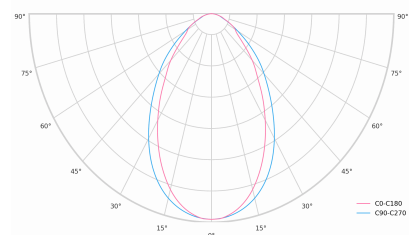

LED 220-240 V IP20 CCT 3000 k CRI 80+

Product technical data

Mains voltage	220 - 240V AC, 50/60Hz
Connection method	Plug-in terminal
Dimming type	Non-dimmable
IP rating	20
Protection class	I
Ambient temperature	0 to +25 °C
Light source	LED
Colour temperature	3000k
Color rendering index	80
Rated luminous flux	7,034 lm
Connected load	74.87 W
Luminous efficacy	93.9 lm/W

Ripple	2 %
Inrush current	18 A
Inrush time	44 μs
Optical system	Diffuser
Optical part material	PMMA
Housing material	Aluminium
Surface finish	Powder coated
Width	50.00 cm
Height	70.00 cm
Length	2,820.00 cm
Weight	6.80 kg
Service lifetime (L80 B10)	50 000 h
Warranty	5 years

Dimensions

Light distribution

Available cable colors