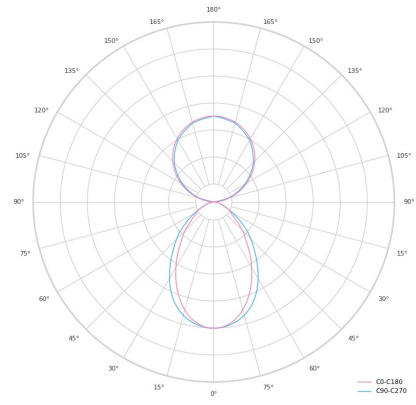

Technical datasheet

LINESUS2820-M-940-2-BL-DI/IND-

Product description

LINE Suspended is a pendant linear LED luminaire with high-quality LED source with 50,000 hours lifetime and PMMA diffuser. Available in 5 sizes (572-2820mm), color temperatures 3000K/4000K with CRI 80+/90+. Direct and indirect lighting options with DALI control available. Wide range of cable colors. Ideal for offices and commercial spaces. 5-year warranty.

LED 220-240 V IP20   CCT CRI
 50-60Hz 4000 k 90+

Product technical data

Mains voltage	220 - 240V AC, 50/60Hz	Ripple	1 %
Connection method	Plug-in terminal	DALI address	2
Dimming type	DALI	Standby power	1.00 W
IP rating	20	Inrush current	71 A
Protection class	I	Inrush time	180 µs
Ambient temperature	0 to +25 °C	Optical system	Diffuser
Light source	LED	Optical part material	PMMA
Colour temperature	4000k	Housing material	Aluminium
Color rendering index	90	Surface finish	Powder coated
Rated luminous flux	4,881 lm	Width	50.00 cm
Connected load	110.93 W	Height	70.00 cm
Luminous efficacy	92.8 lm/W	Length	2,820.00 cm
		Weight	6.80 kg
		Service lifetime (L80 B10)	50 000 h
		Warranty	5 years

Dimensions

W 50mm
H 75mm

Light distribution

Available cable colors