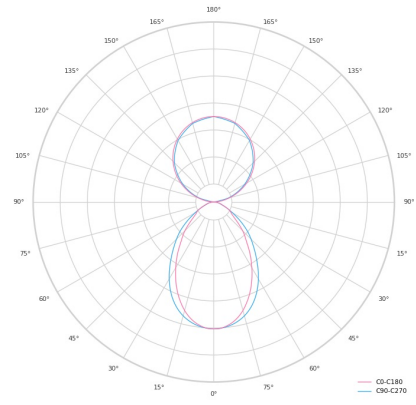

Technical datasheet

LINESUS2820-M-840-2-BL-DI/IND-

Product description

LINE Suspended is a pendant linear LED luminaire with high-quality LED source with 50,000 hours lifetime and PMMA diffuser. Available in 5 sizes (572-2820mm), color temperatures 3000K/4000K with CRI 80+/90+. Direct and indirect lighting options with DALI control available. Wide range of cable colors. Ideal for offices and commercial spaces. 5-year warranty.

LED 220-240 V 50-60Hz IP20   CCT 4000 k CRI 80+

Product technical data

Mains voltage	220 - 240V AC, 50/60Hz	Ripple	1 %
Connection method	Plug-in terminal	DALI address	2
Dimming type	DALI	Standby power	1.00 W
IP rating	20	Inrush current	71 A
Protection class	I	Inrush time	180 µs
Ambient temperature	0 to +25 °C	Optical system	Diffuser
Light source	LED	Optical part material	PMMA
Colour temperature	4000k	Housing material	Aluminium
Color rendering index	80	Surface finish	Powder coated
Rated luminous flux	5,626 lm	Width	50.00 cm
Connected load	107.34 W	Height	70.00 cm
Luminous efficacy	109.9 lm/W	Length	2,820.00 cm
		Weight	6.80 kg
		Service lifetime (L80 B10)	50 000 h
		Warranty	5 years

Dimensions

Light distribution

Available cable colors